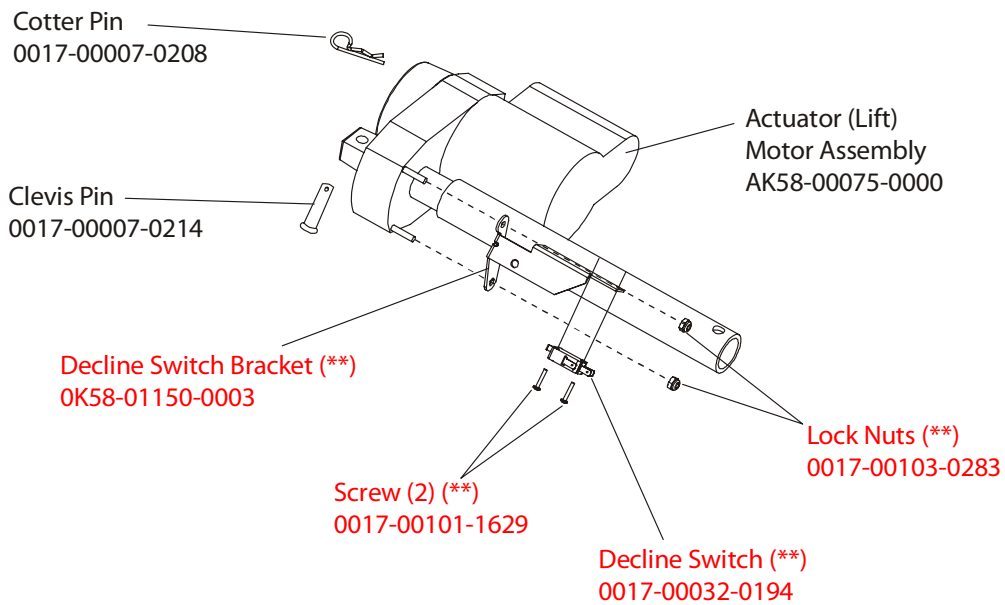

ARCTIC SILVER 97Ti
Lift Frame and Lift Motor

97T-0XXX-03
S/N ATV100000 and UP